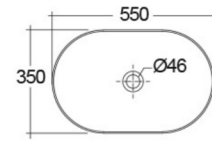

RAK-FEELING WB SLIM – FEECT5500514A

Waschbecken | Aufgesetzt

RAK
CERAMICS

TECHNISCHE SPEZIFIKATIONEN

Suite:	RAK-FEELING WASHBASINS
Art:	Aufgesetzt
Größe:	550 x 350 mm
Gewicht:	9.3 Kg
Farbe:	
Shape of basin:	Oval

Code	Name
FEECT5500514A	RAK-FEELING SLIM OVAL WASH BASIN MATT CAPPUCCINO 514 - 55 CM
DUO002514A	RAK-DUO Free Flow Wastes Matt Cappuccino

Dimensions: All dimensions in mm. Tolerance of vitreous china & fireclay items: $\pm 5\%$ for below 200mm and $\pm 3\%$ for above 200mm; for all other items tolerance $\pm 1\%$. Note: Due to a continuing development program to improve design and performance, the manufacturer reserves all rights to vary specifications without prior information. Please note accessories are for photographic use only.