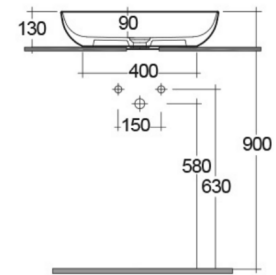

RAK-FEELING WB SLIM – FEECT5500514A

Waschbecken | Aufgesetzt

RAK
CERAMICS

TECHNISCHE SPEZIFIKATIONEN

Suite:	RAK-FEELING WASHBASINS
Art:	Aufgesetzt
Größe:	550 x 350 mm
Gewicht:	9.3 Kg
Farbe:	
Shape of basin:	Oval

Code	Name
FEECT5500514A	RAK-FEELING SLIM OVAL WASH BASIN MATT CAPPUCCINO 514 - 55 CM
DUO002514A	RAK-DUO Free Flow Wastes Matt Cappuccino

Dimensions: All dimensions in mm. Tolerance of vitreous china & fireclay items: $\pm 5\%$ for below 200mm and $\pm 3\%$ for above 200mm; for all other items tolerance $\pm 1\%$. Note: Due to a continuing development program to improve design and performance, the manufacturer reserves all rights to vary specifications without prior information. Please note accessories are for photographic use only.