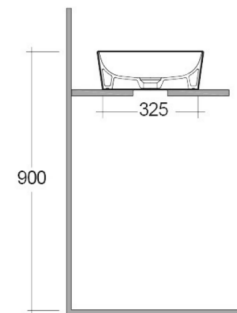

# RAK-FEELING WB SLIM – FEECT5000504A

Waschbecken | Aufgesetzt

**RAK**  
CERAMICS

## TECHNISCHE SPEZIFIKATIONEN

Suite:	RAK-FEELING WASHBASINS
Art:	Aufgesetzt
Größe:	500 x 360 mm
Gewicht:	12.5 Kg
Farbe:	
Shape of basin:	Rechteck

Code	Name
FEECT5000504A	RAK-FEELING SLIM RECTANGULAR WASH BASIN MATT BLACK 504 - 50 CM
DUO002504A	RAK-DUO Free Flow Wastes Matt Black

Dimensions: All dimensions in mm. Tolerance of vitreous china & fireclay items:  $\pm 5\%$  for below 200mm and  $\pm 3\%$  for above 200mm; for all other items tolerance  $\pm 1\%$ . Note: Due to a continuing development program to improve design and performance, the manufacturer reserves all rights to vary specifications without prior information. Please note accessories are for photographic use only.