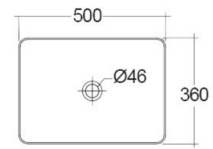

## TECHNISCHE SPEZIFIKATIONEN

Suite:	RAK-FEELING WASHBASINS
Art:	Aufgesetzt
Größe:	500 x 360 mm
Gewicht:	12.5 Kg
Farbe:	
Shape of basin:	Rechteck

Code	Name
FEECT5000504A	RAK-FEELING SLIM RECTANGULAR WASH BASIN MATT BLACK 504 - 50 CM
DUO002504A	RAK-DUO Free Flow Wastes Matt Black

Dimensions: All dimensions in mm. Tolerance of vitreous china & fireclay items:  $\pm 5\%$  for below 200mm and  $\pm 3\%$  for above 200mm; for all other items tolerance  $\pm 1\%$ . Note: Due to a continuing development program to improve design and performance, the manufacturer reserves all rights to vary specifications without prior information. Please note accessories are for photographic use only.