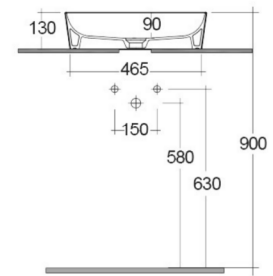

# RAK-FEELING WB SLIM – FEECT5000504A

Waschbecken | Aufgesetzt

**RAK**  
CERAMICS

## TECHNISCHE SPEZIFIKATIONEN

Suite:	RAK-FEELING WASHBASINS
Art:	Aufgesetzt
Größe:	500 x 360 mm
Gewicht:	12.5 Kg
Farbe:	
Shape of basin:	Rechteck

Code	Name
FEECT5000504A	RAK-FEELING SLIM RECTANGULAR WASH BASIN MATT BLACK 504 - 50 CM
DUO002504A	RAK-DUO Free Flow Wastes Matt Black

Dimensions: All dimensions in mm. Tolerance of vitreous china & fireclay items:  $\pm 5\%$  for below 200mm and  $\pm 3\%$  for above 200mm; for all other items tolerance  $\pm 1\%$ . Note: Due to a continuing development program to improve design and performance, the manufacturer reserves all rights to vary specifications without prior information. Please note accessories are for photographic use only.