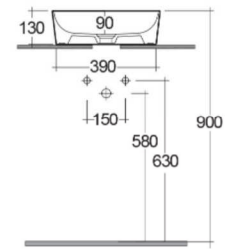

## TECHNISCHE SPEZIFIKATIONEN

Suite:	RAK-FEELING WASHBASINS
Art:	Aufgesetzt
Größe:	420 x 420 mm
Gewicht:	8.7 Kg
Farbe:	
Shape of basin:	Rund

Code	Name
FEECT4200503A	RAK-FEELING SLIM ROUND WASH BASIN MATT GREY 503 – 42 CM
DUO002503A	RAK-DUO Free Flow Wastes Matt Grey

Dimensions: All dimensions in mm. Tolerance of vitreous china & fireclay items:  $\pm 5\%$  for below 200mm and  $\pm 3\%$  for above 200mm; for all other items tolerance  $\pm 1\%$ . Note: Due to a continuing development program to improve design and performance, the manufacturer reserves all rights to vary specifications without prior information. Please note accessories are for photographic use only.