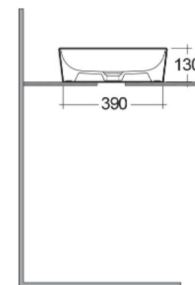

# RAK-FEELING WB SLIM – FEECT4200503A

Waschbecken | Aufgesetzt

**RAK**  
CERAMICS

## TECHNISCHE SPEZIFIKATIONEN

Suite:	RAK-FEELING WASHBASINS
Art:	Aufgesetzt
Größe:	420 x 420 mm
Gewicht:	8.7 Kg
Farbe:	
Shape of basin:	Rund

Code	Name
FEECT4200503A	RAK-FEELING SLIM ROUND WASH BASIN MATT GREY 503 – 42 CM
DUO002503A	RAK-DUO Free Flow Wastes Matt Grey

Dimensions: All dimensions in mm. Tolerance of vitreous china & fireclay items:  $\pm 5\%$  for below 200mm and  $\pm 3\%$  for above 200mm; for all other items tolerance  $\pm 1\%$ . Note: Due to a continuing development program to improve design and performance, the manufacturer reserves all rights to vary specifications without prior information. Please note accessories are for photographic use only.