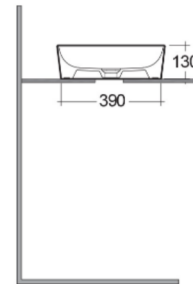

# RAK-FEELING WB SLIM – FEECT4200504A

Waschbecken | Aufgesetzt

**RAK**  
CERAMICS

## TECHNISCHE SPEZIFIKATIONEN

Suite:	RAK-FEELING WASHBASINS
Art:	Aufgesetzt
Größe:	420 x 420 mm
Gewicht:	8.7 Kg
Farbe:	
Shape of basin:	Rund

Code	Name
FEECT4200504A	RAK-FEELING SLIM ROUND WASH BASIN MATT BLACK 504 – 42 CM
DUO002504A	RAK-DUO Free Flow Wastes Matt Black

Dimensions: All dimensions in mm. Tolerance of vitreous china & fireclay items:  $\pm 5\%$  for below 200mm and  $\pm 3\%$  for above 200mm; for all other items tolerance  $\pm 1\%$ . Note: Due to a continuing development program to improve design and performance, the manufacturer reserves all rights to vary specifications without prior information. Please note accessories are for photographic use only.