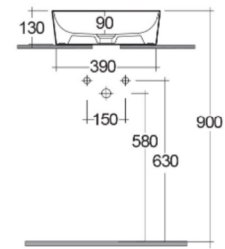

## TECHNISCHE SPEZIFIKATIONEN

Suite:	RAK-FEELING WASHBASINS
Art:	Aufgesetzt
Größe:	420 x 420 mm
Gewicht:	8.7 Kg
Farbe:	
Shape of basin:	Rund

Code	Name
FEECT4200504A	RAK-FEELING SLIM ROUND WASH BASIN MATT BLACK 504 – 42 CM
DUO002504A	RAK-DUO Free Flow Wastes Matt Black

Dimensions: All dimensions in mm. Tolerance of vitreous china & fireclay items:  $\pm 5\%$  for below 200mm and  $\pm 3\%$  for above 200mm; for all other items tolerance  $\pm 1\%$ . Note: Due to a continuing development program to improve design and performance, the manufacturer reserves all rights to vary specifications without prior information. Please note accessories are for photographic use only.