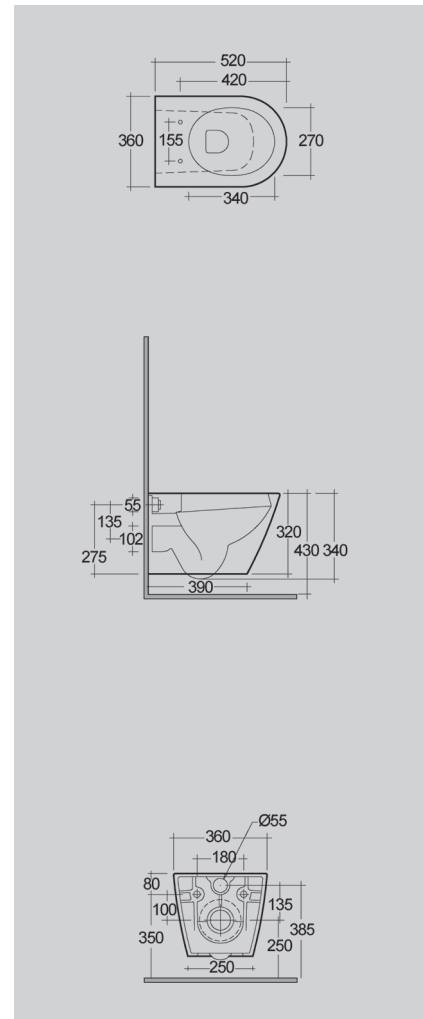

### Technische Spezifikationen

Größe:	520 x 360 mm
Gewicht:	24 kg
Farbe:	Grau
Siphon-Typ:	P-Falle
Wasserabscheider Typ:	Verdeckt
Spülungstyp:	Dual Flush
Schüsselform:	Kompakt Oval
Kollektion:	Rak-Feeling Wc's & Bidet

### Code Name

REST23503A RAK-FEELING RIMLESS WANDHÄNGEND  
WASSERKLOSETT 52 CM GRAU MATT

RSTSC3901503 RAK-FEELING SOFT CLOSE SEAT COVER  
GRAU MATT

Dimensions: All dimensions in mm. Tolerance of vitreous china & fireclay items: +/- 5% for below 200mm and +/- 3% for above 200 mm; for all other items tolerance +/- 1%. Note: Due to a continuing development program to improve design and performance, the manufacturer reserves all rights to vary specifications without prior information. Please note accessories are for photographic use only.